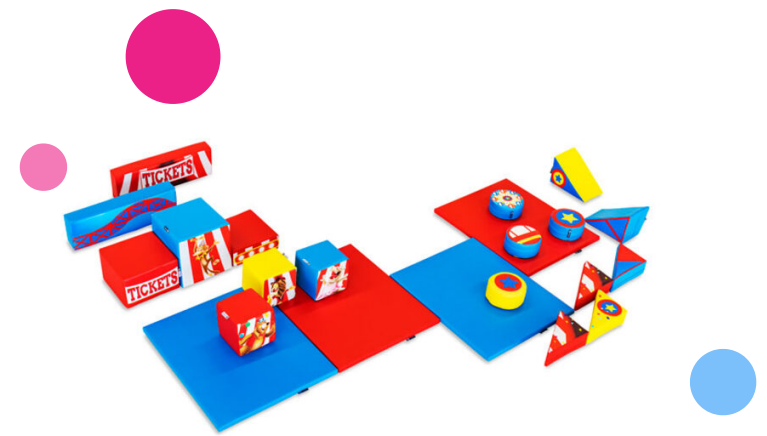

Softplay Set L Rollercoaster (22- piece)

Buy a Softplay Set L Rollercoaster at JB Inflatables

Climbing, scrambling, and building—Softplay Rollercoaster allows you to explore in every direction! With the 22-piece Softplay set and the convenient storage bag from JB, you're offering a safe indoor and outdoor playground for children of all ages. Incredible rollercoaster designs and vivid, especially colorful, colors make this set a true paradise for play. When the kids are done playing, easily pack it all away in the accompanying sturdy storage bag.

Order a High-Quality Softplay Rollercoaster

The 22-piece set comprises multiple softplay play elements in various sizes: squares, rectangles, triangles, step-circles, and foam mats. JB has designed the composition of the foam blocks and the Softplay's design. We prioritize quality and maintenance convenience. Therefore, these play blocks and mats can be used indoors and outdoors, and they're easy to clean. What's more, they come in various themes: Jungle Dino, Rollercoaster, Unicorn, Farm, Candy, Comic... the list goes on!

Inflated product

Length	3ft
Width	4ft
Height	2ft

Setup / dismantling

Setup/Dismantling duration	approx. 10 minutes
Persons to setup/dismantle	1 person

Specifications packaged product

Length	3ft
Depth	4ft
Weight	15kg
Amount of packages	1x